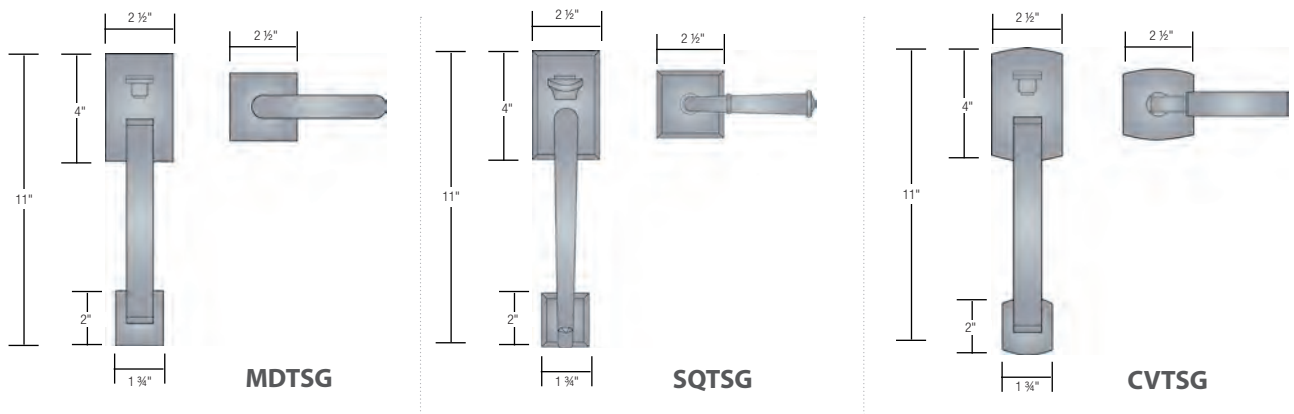

SECTIONAL TUBULAR ENTRY SETS

Our Sectional Tubular Sets are supplied as pictured below and may be paired with a matching Ashley Norton deadbolt, or any other electronic deadbolt by others (e.g. Level Lock+). Collars are available to allow most Ashley Norton deadbolts to be combined with a Level Bolt.

Patina	Escutcheon	Lever	Function	Handing
BZ Dark Bronze	Select from table below	Select any AN Bronze lever or Knob	Select from table below	L
WL White Bronze	TC Matte Black			R
WM White Medium	NB Natural Bronze			

- Available with any Ashley Norton Solid Bronze lever or knob
- Supplied with tubular latch (as a passage function). Deadbolt must be purchased separately
- Specify door thickness, handing and backset (2 3/8" or 2 3/4")
- Minimum 1 3/4" door thickness; Maximum 2 1/2" door thickness

	SECTIONAL TUBULAR PASSAGE	FULL DUMMY	DEADBOLT		
GRIP X LEVER OR GRIP X KNOB					
PRICE	30 FUNCTION $520	42 FUNCTION $520	4185	4150	4175
				$275	

Order 4185-COLLAR if 4185 or 4150 deadbolt is to be used with Level Bolt on 1 3/4" door. Price $46
Order 4175-COLLAR if 4175 deadbolt is to be used with Level Bolt on 1 3/4" door. Price $46